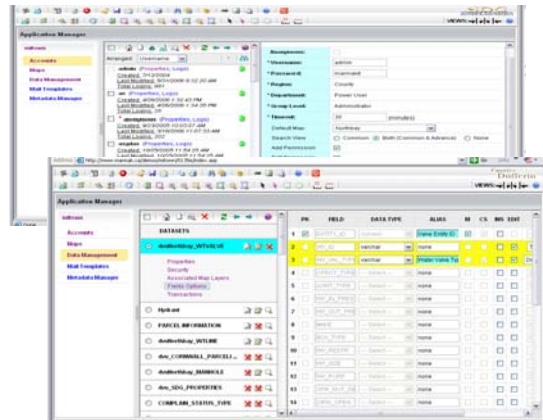

ADMIN MODULE