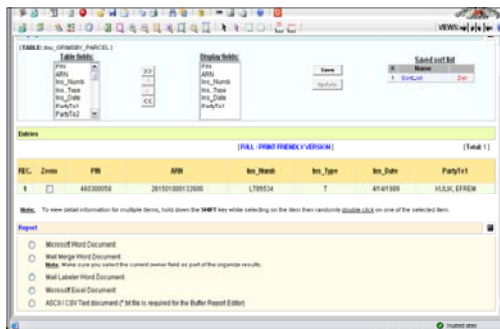

DYNAMIC TABULAR RESULTS

INTEGRATION

MiTOWN© serves as a stand alone Corporate data viewer, or can be integrated into existing solutions including:

- Customer Care Management
- Infrastructure Management
- Document Management
- Economic Development

Contact us at: inquiries@marmak.ca

Website

www.marmak.ca

Phone (905) 458.6686

: