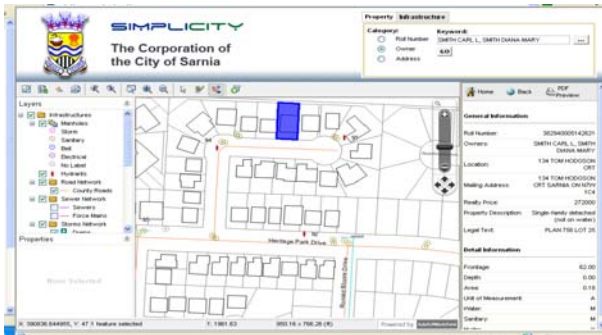

MARMMAK

INFORMATION TECHNOLOGIES

SIMPLICITY®

SimpliCity® is an ideal municipal web based GIS viewer for dispersed corporate tabular and graphical data.

SimpliCity® empowers casual staff to view data throughout the entire organization.

Google Earth Integration

SimpliCity® interface is designed to accommodate 3rd party applications including Google Earth

Custom Reports

INTEGRATION

- Customer Care Management
- Infrastructure Management
- Document Management
- Economic Development
- Building Permit