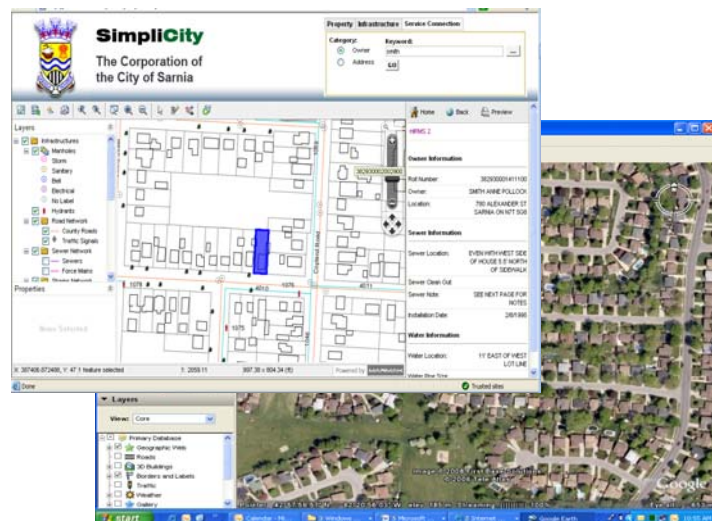

MARMMAK

INFORMATION TECHNOLOGIES

SIMPLICITY®

SimpliCity® is an ideal municipal web based GIS viewer for dispersed corporate tabular and graphical data.

SimpliCity® empowers casual staff to view data throughout the entire organization.

Google Earth Integration

SimpliCity® interface is designed to accommodate 3rd party applications including Google Earth

Custom Reports

INTEGRATION

- Customer Care Management
- Infrastructure Management
- Document Management
- Economic Development
- Building Permit