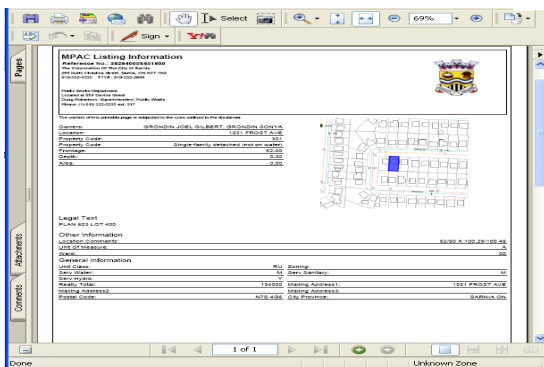

MARMMAK

INFORMATION TECHNOLOGIES

SIMPLICITY®

SimpliCity® is an ideal municipal web based GIS viewer for dispersed corporate tabular and graphical data.

SimpliCity® empowers casual staff to view data throughout the entire organization.

Google Earth Integration

SimpliCity® interface is designed to accommodate 3rd party applications including Google Earth

Custom Reports

INTEGRATION

- Customer Care Management
- Infrastructure Management
- Document Management
- Economic Development
- Building Permit